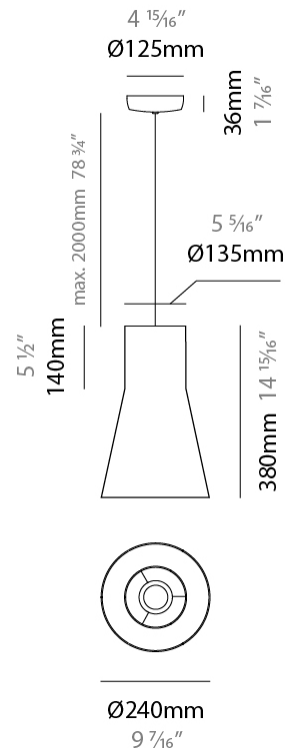

KORA SUSPENSION

D111098-

base number   Finish Options   Finish Options

1. To build a product code in our configurator select the specify button on the base model # product page
2. To build a manual product code on this datasheet choose from the options listed below in blue font and add the suffix to the base model #

GENERAL

Series: Kora
Brand: Ole
Division: Design
Mounting Type: Suspension
Mounting Location: Ceiling
Subcategory: Up/Down Light

PHYSICAL

Shape: Abstract
Diameter (mm): 240
Diameter (in): 9 ⁷/₁₆
Height (mm): 380
Height (in): 14 ¹⁵/₁₆
Max. Overall Height (mm): 2380
Max. Overall Height (in): 93 ¹¹/₁₆
Light Distribution: Direct / Indirect
Weight (kg): 1.5
Weight (lbs): 3.3
Fixture Finish: BEI / BLK / BLU / COG / DGN / GRY / MRN / MOC / MUS / OLV / SIL / STN / TER / WHI
Holder Finish: MWH / MBK
Fixture Material: Fabric Cord / Metal
Cable Details: 2000mm Cable
Upon Request: Other fabric cord colors available upon request (see downloadable finish chart)

ELECTRICAL

Number of Lamps: 1
Lamp Type: LED Retrofit
Lamp Shape: A19
Bulb Included: Bulb Not Included
Max. Wattage Per Lamp (W): 15
Lamp Base: E26
Input Voltage (V): 120
Upon Request: 277Vac / GU24

LED

OPTICAL

RATINGS AND CERTIFICATIONS

Certified By: Certified for North American Standards
IP rating: IP20

PROJECT
TYPE
SPECIFIER
QUANTITY
DATE